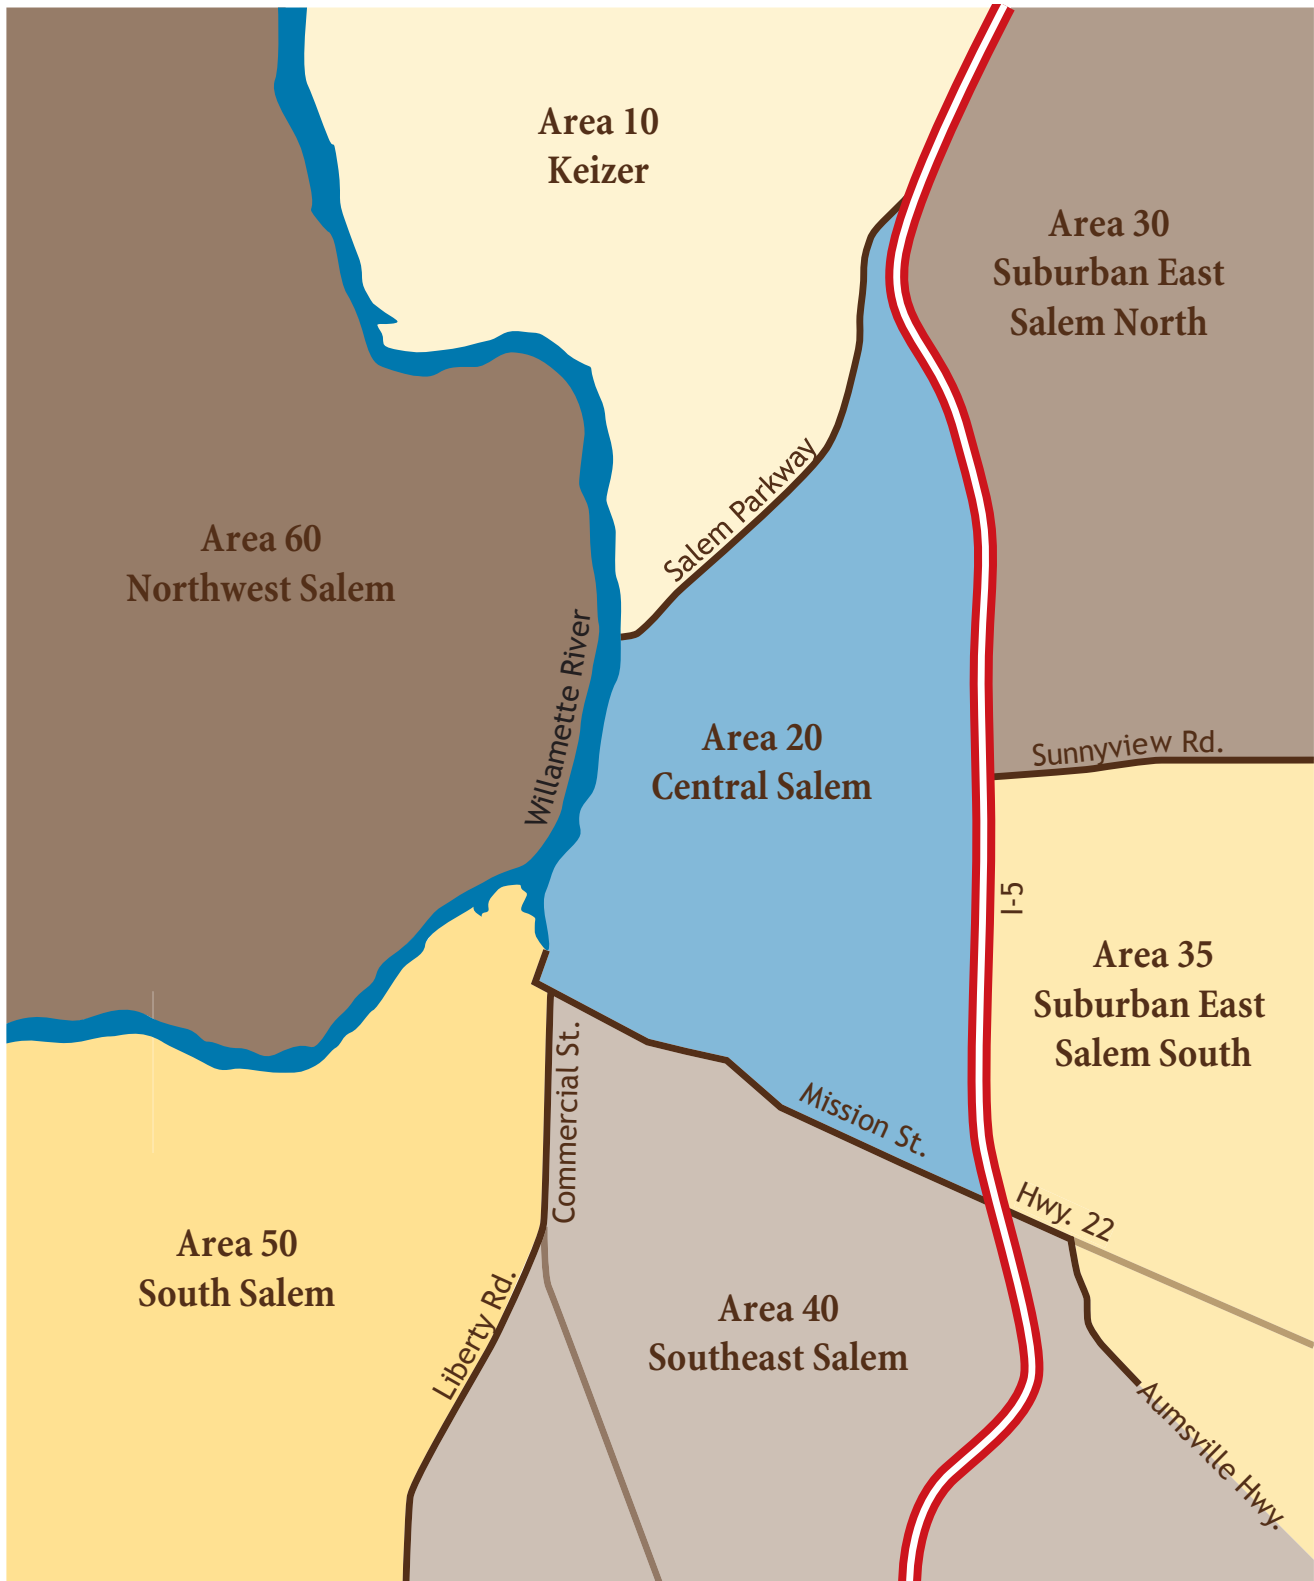

Salem/Keizer Area Boundaries Map

Willamette Valley
Multiple Listing Service

A member owned cooperative MLS — since 1949

WVMLS Area Boundaries

Area 10 - Keizer

North of Salem Parkway
East of Willamette River
West of I-5
South of Gervais with Salem Zip Code “97303”

Area 20 - Central Salem

South of Salem Parkway
North of Mission St.
West of I-5
East of Willamette River

Area 30 - Suburban East Salem “North”

East of I-5
North of Sunnyview Rd.
South & West with Salem Zip Code “97305”

Area 35 - Suburban East Salem “South”

South of Sunnyview Rd.
North of Aumsville Hwy
East of I-5
West with “Salem” Zip Code

Area 40 - Southeast Salem

South of Mission St.
East of Liberty Rd.
West of Aumsville Hwy
North with “Salem” Zip Code

Area 50 - South Salem

West of Liberty Rd.
South of Willamette River
East of Willamette River
North with “Salem” Zip Code

Area 60 - West Salem

West of Willamette River
North of Willamette River
Polk County with “Salem” Zip Code “97304”