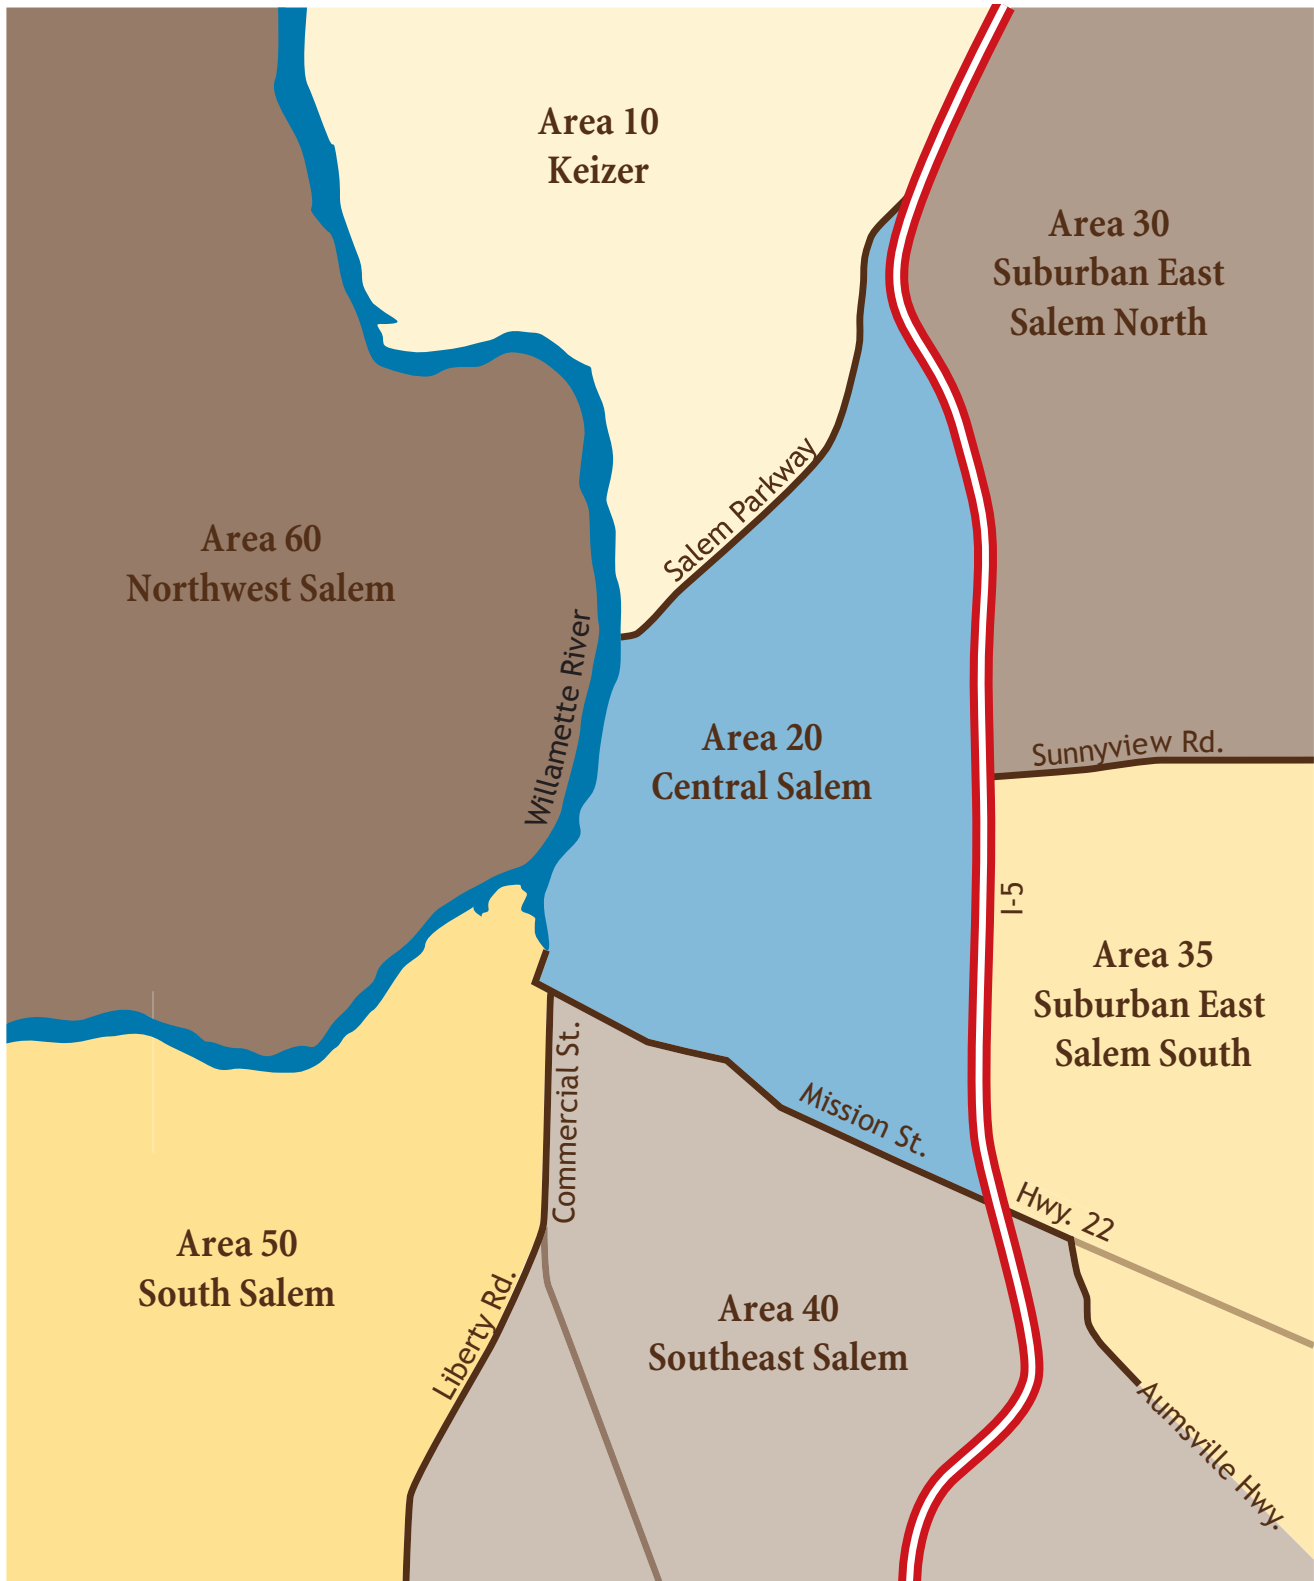

# Salem/Keizer Area Boundaries Map

# WVMLS Area Boundaries

**Area 10 - Keizer**

North of Salem Parkway  
East of Willamette River  
West of I-5  
South of Gervais with Salem Zip Code “97303”

**Area 20 - Central Salem**

South of Salem Parkway  
North of Mission St.  
West of I-5  
East of Willamette River

**Area 30 - Suburban East Salem “North”**

East of I-5  
North of Sunnyview Rd.  
South & West with Salem Zip Code “97305”

**Area 35 - Suburban East Salem “South”**

South of Sunnyview Rd.  
North of Aumsville Hwy  
East of I-5  
West with “Salem” Zip Code

**Area 40 - Southeast Salem**

South of Mission St.  
East of Liberty Rd.  
West of Aumsville Hwy  
North with “Salem” Zip Code

**Area 50 - South Salem**

West of Liberty Rd.  
South of Willamette River  
East of Willamette River  
North with “Salem” Zip Code